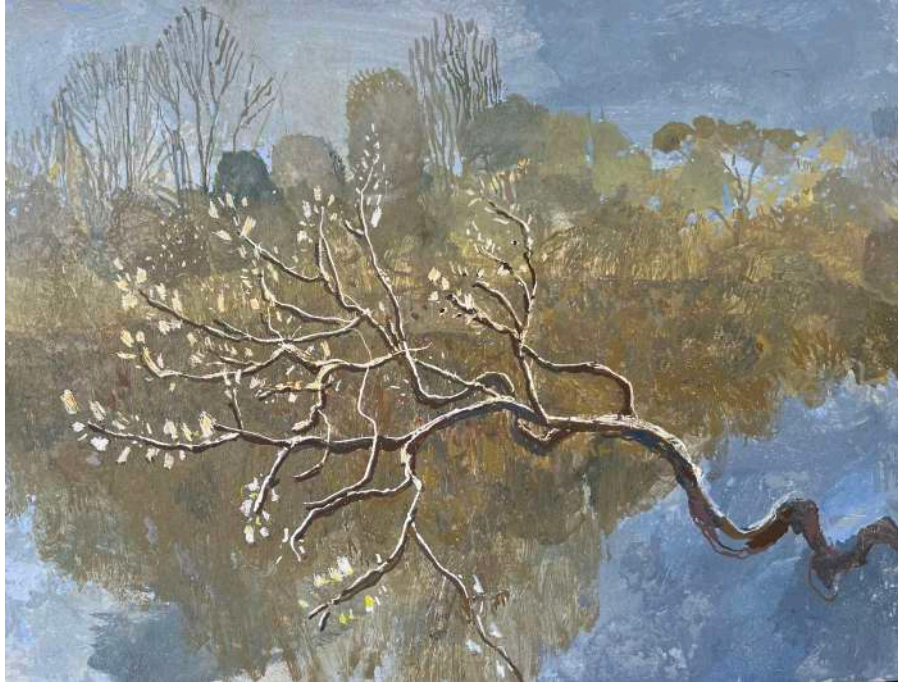

GALLOPER-SANDS

Violet Dawn - The Lakes, White House Farm. H560mm W640mm.

RUTH STAGE

INTO THE LIGHT : EXLORING
THE RIVER ALDE

GS

GALLOPER-SANDS

Fine Art & Artisan Crafts

www.gallopersands.co.uk

Evening Grasses

Egg tempera on gesso board
H1000mm W1220mm

£4,800

Autumn Cultivation

Egg tempera on board
H260mm W350mm

£700

Spring Bough, Great Glemham

Egg tempera on gesso board
H260mm W350mm

Violet Dawn - The Lakes, White House Farm

Egg tempera on board
H560mm W640mm

£2,950

Teasels in Sunshine

Egg tempera on board
H450mm W600mm

£1,900

Summer Pond, Great Glemham

Egg tempera on gesso board
H250mm W360mm