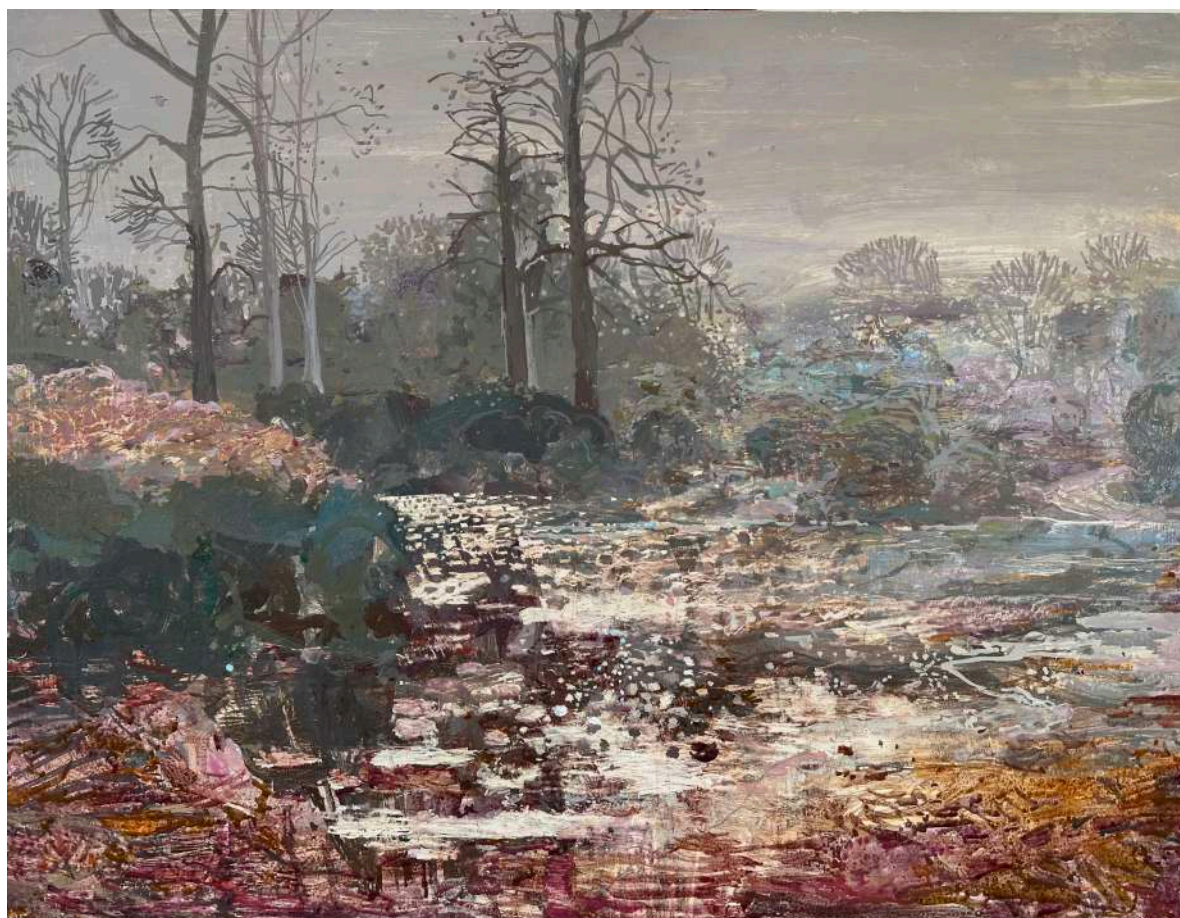

Winter Solstice

Egg tempera on board

H460mm W600mm

£1,900