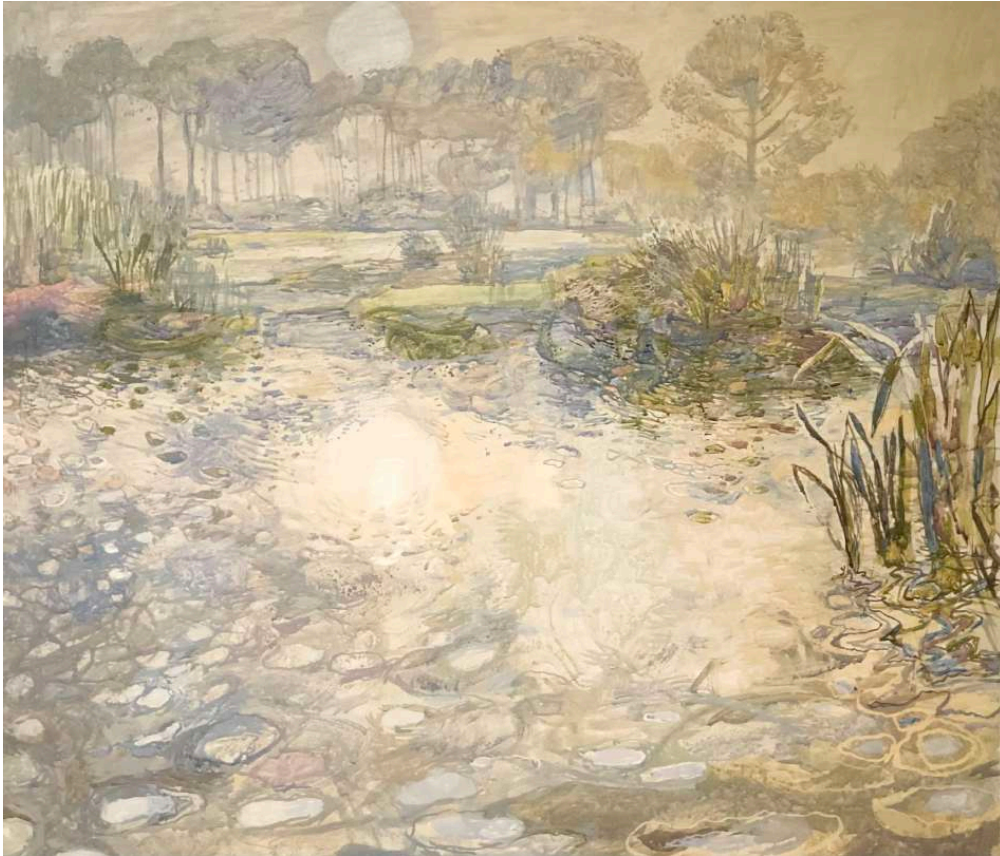

GALLOPER-SANDS

Violet Dawn - The Lakes, White House Farm. H560mm W640mm.

RUTH STAGE

INTO THE LIGHT : EXLORING
THE RIVER ALDE

GS

GALLOPER-SANDS

Fine Art & Artisan Crafts

www.gallopersands.co.uk

Violet Dawn - The Lakes, White House Farm

Egg tempera on board
H560mm W640mm

£2,950

Teasels in Sunshine

Egg tempera on board
H450mm W600mm

£1,900

Summer Pond, Great Glemham

Egg tempera on gesso board
H250mm W360mm