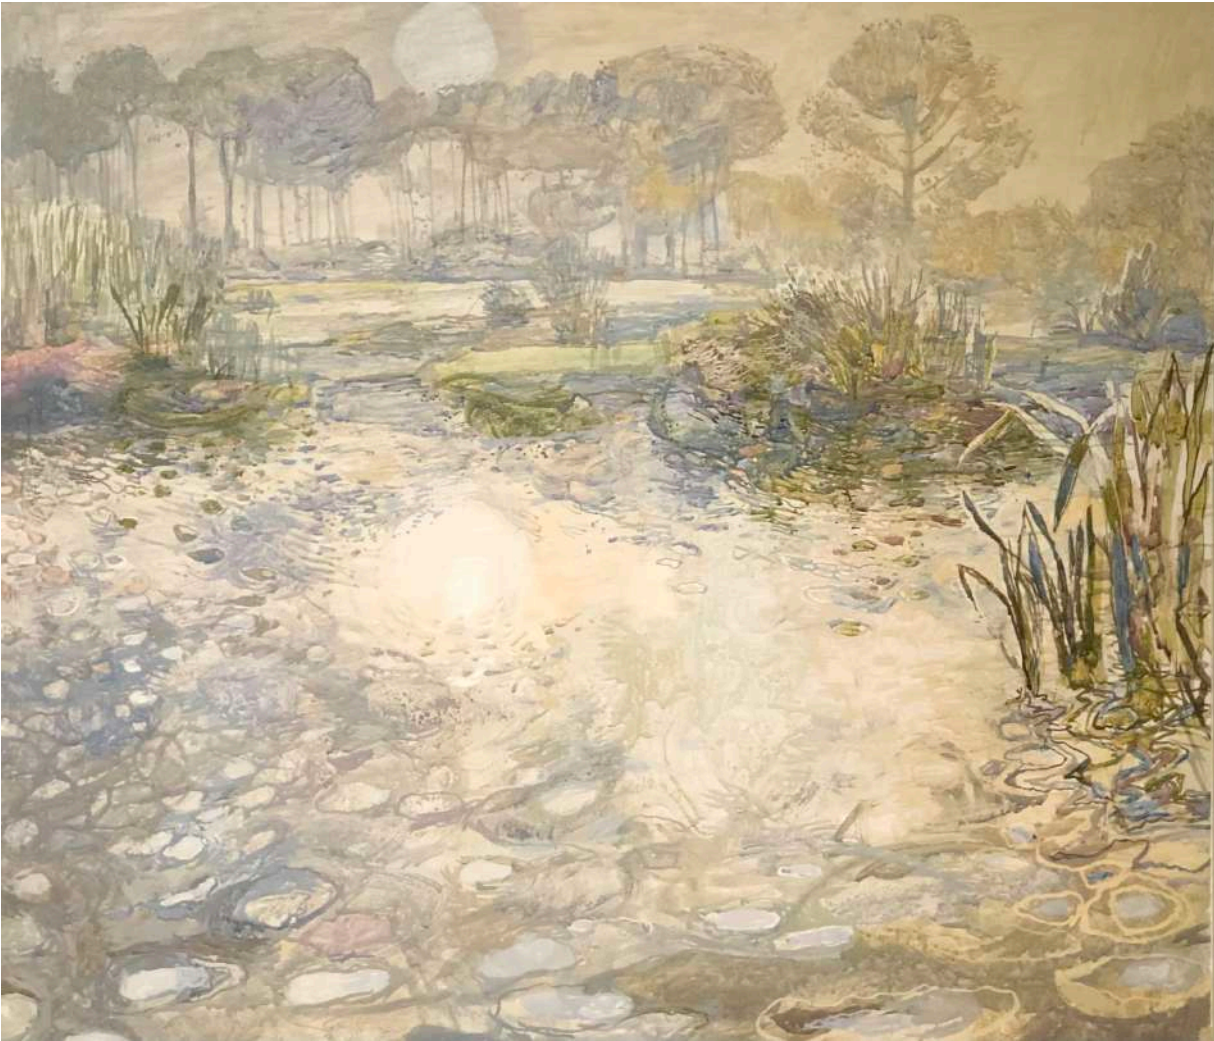

Violet Dawn - The Lakes, White House Farm

Egg tempera on board
H560mm W640mm

£2,950

Teasels in Sunshine

Egg tempera on board
H450mm W600mm

£1,900

Summer Pond, Great Glemham

Egg tempera on gesso board
H250mm W360mm